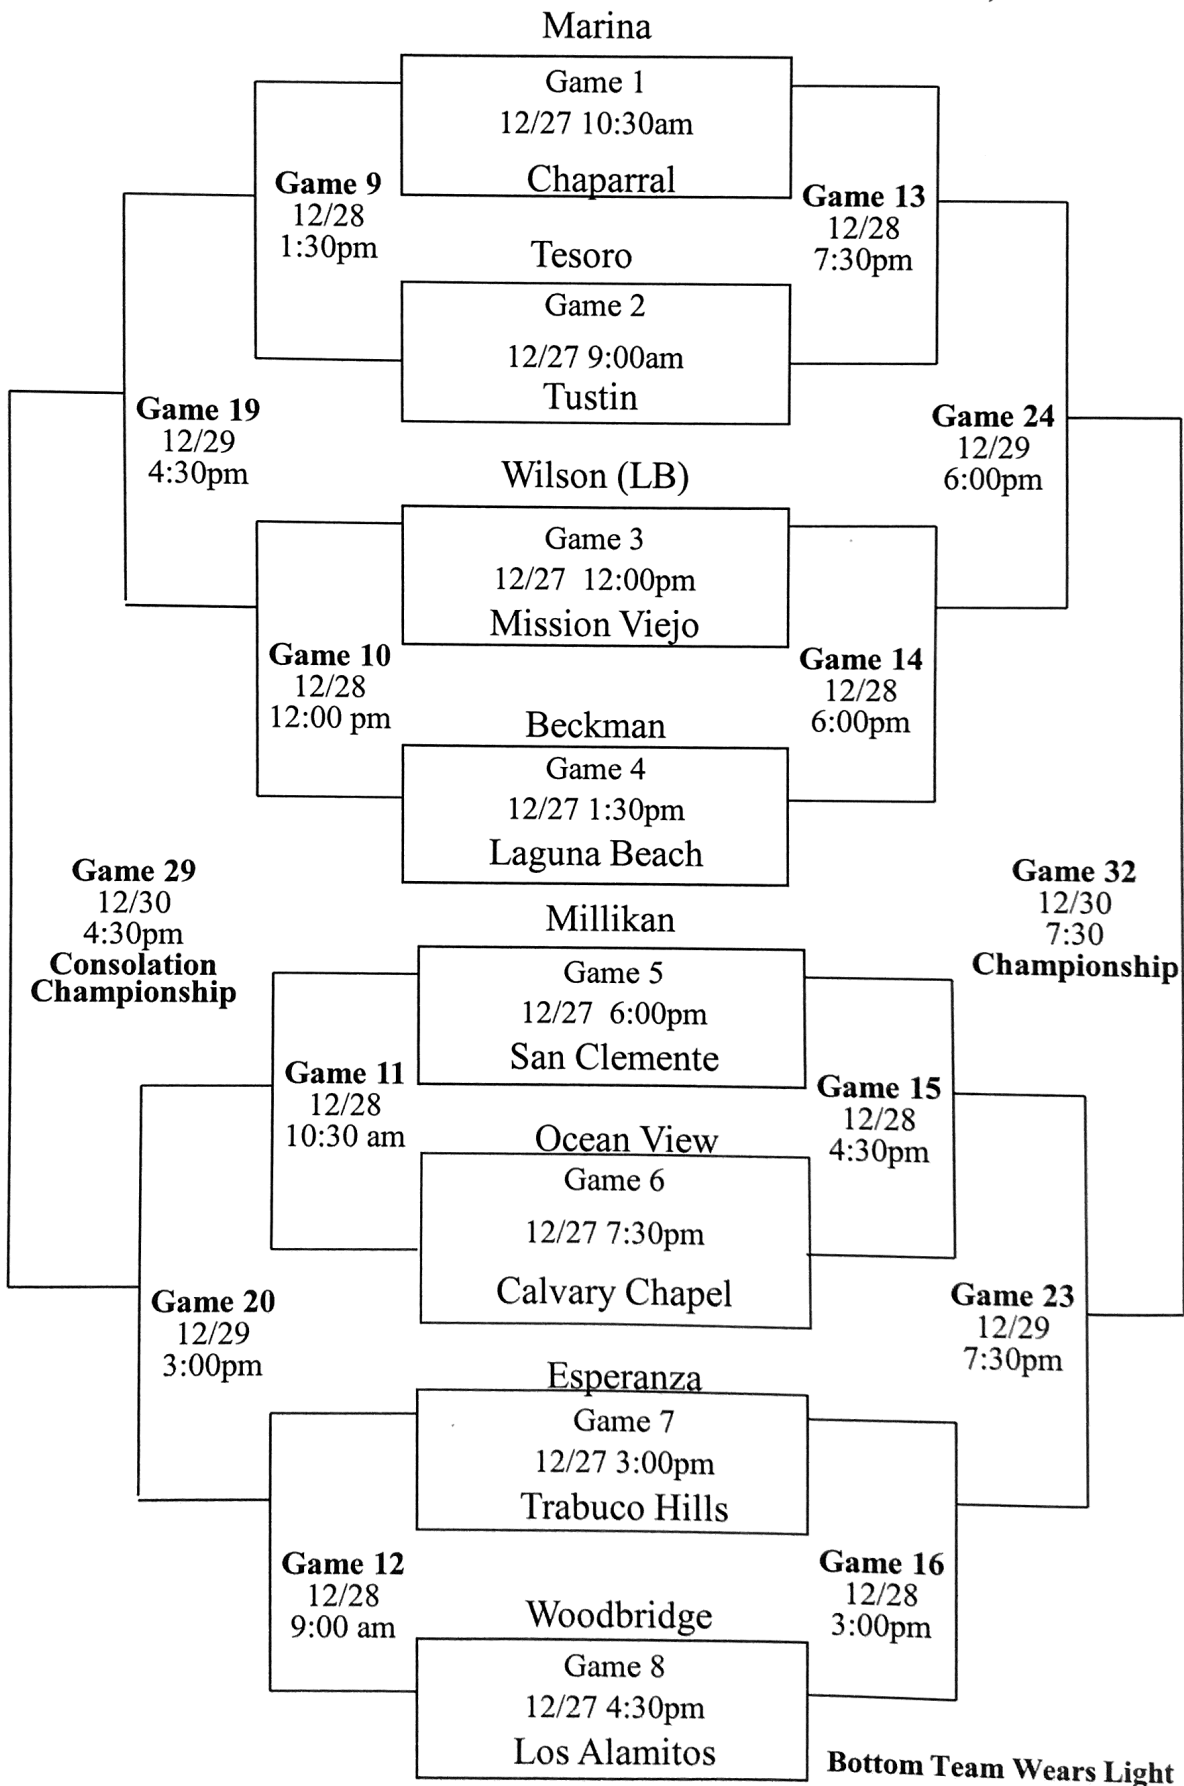

December 27-30, 2021

**H  
U  
S  
T  
I  
N  
C  
L  
A  
S  
S  
I  
C**

Bottom Team Wears Light Color Jersey (Home)

**C - S - S - A - F - C - N - H - S - C - H**

**Bottom Team Wears Light Color Jersey (Home)**