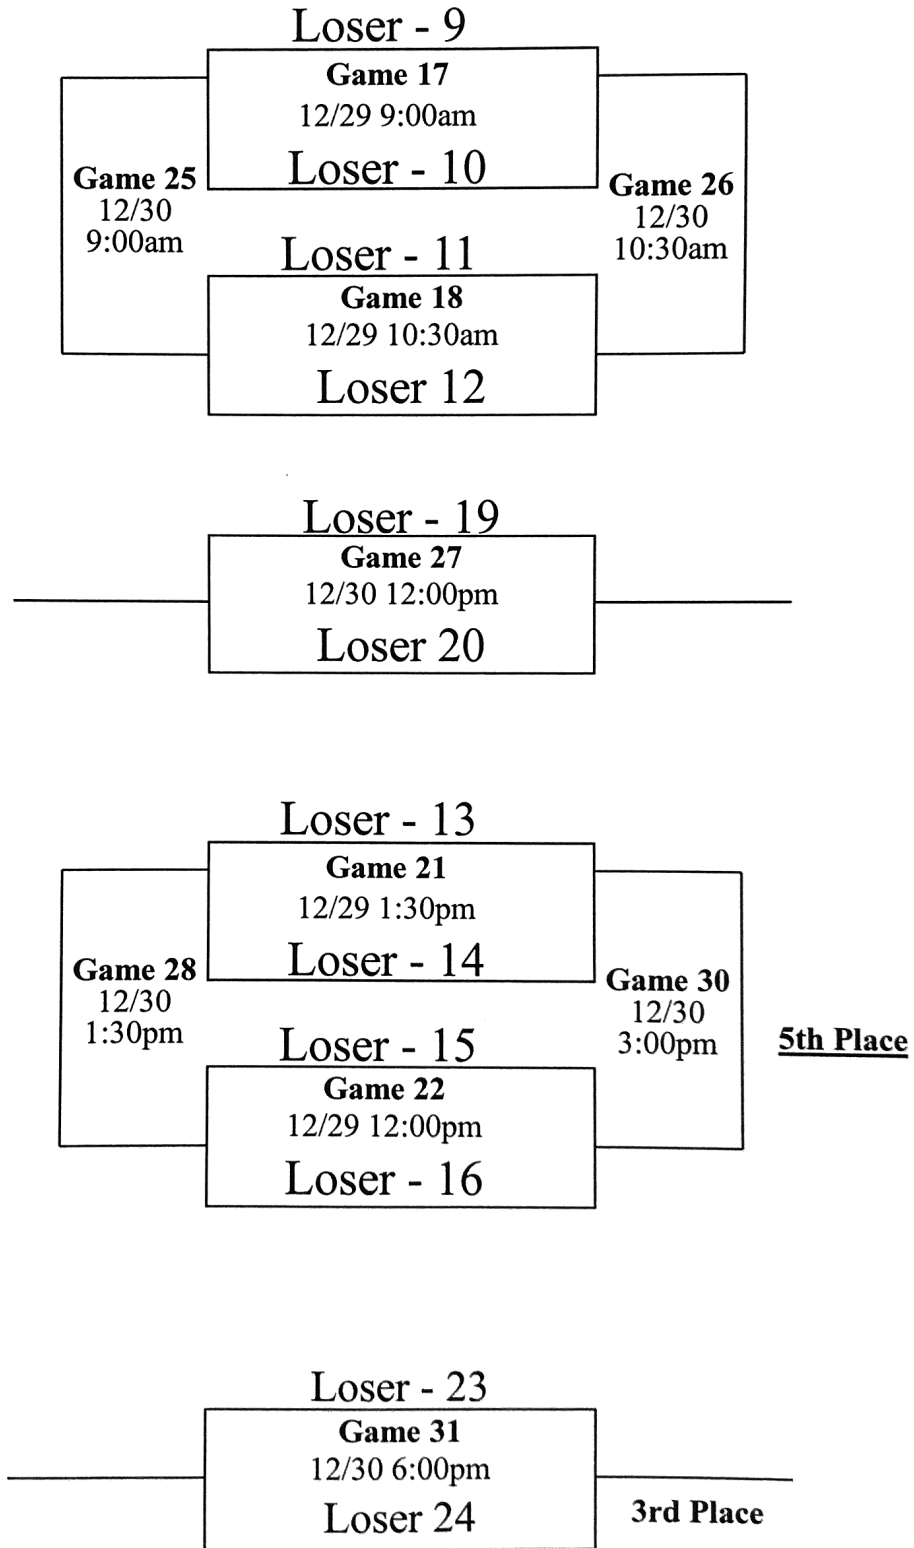

December 27-30, 2021

**H  
U  
S  
T  
I  
N  
C  
L  
A  
S  
S  
I  
C**

Bottom Team Wears Light Color Jersey (Home)

**C - S - S - A - F - C - N - H - S - C - H**

**Bottom Team Wears Light Color Jersey (Home)**